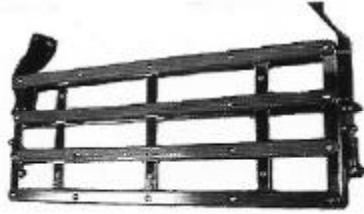

MISCELLANEOUS "A" PARTS cont"d

A9010	DOOR HANDLE PADS	PR
A9011	DOOR HANDLE PADS	PR
A9013	WINDWING BRKT./GLASS PADS	SET
A9016	RUBBER DOOR CHECK STRIPS	EA
A9017	RUBBER DOOR CHECK STRIPS	EA
A9018	RUBBER DOOR CHECK STRIPS	EA
KA1001	S.S.HEADLIGHT BAR	EA
KA1002	1932 S.S.HEADLIGHT BAR	EA
KA4300	S.S. RADIATOR SUPPORT RODS MODEL A- 26"	PR
KA4301	S.S. RADIATOR SUPPORT RODS '32-36 -32.5"	PR
KA6600C	CHROME HOOD HANDLE	EA
KA6600SS	STAINLESS STEEL HOOD HANDLE	EA
KA6601C	CHROME PLATED HOOD HANDLE	EA
KA6601SS	STAINLESS STEEL HOOD HANDLE	EA
KA7000	LUGGAGE RACK	EA
KA7300B	BLACK STEEL HOOD PROP	EA
KA7300C	CHROME HOOD PROP	EA
KA7300SS	S.S.HOOD PROP	EA
KA8801	33'-59' PEDAL PAD ALUM.	EA
KA8808	PEDAL PAD	EA
KA9400	HOOD SHELF	PR
A8037	RADIATOR SUPP ROD BRACKETS	PR
A8038	RADIATOR SUPP ROD BRACKETS	PR