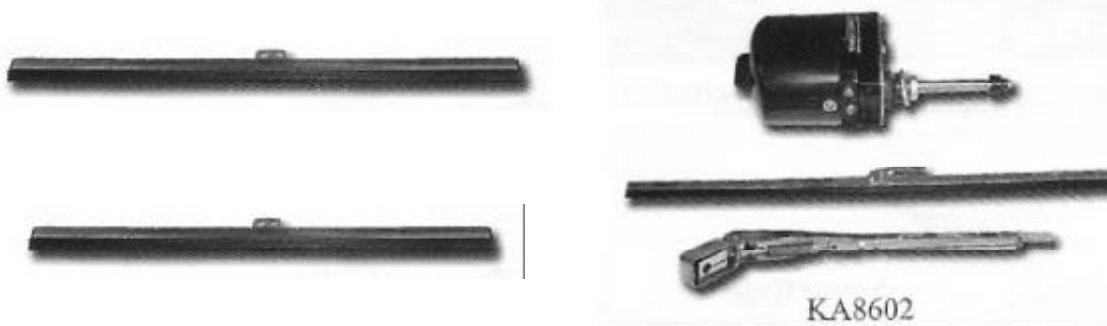

## WIPER BLADES AND ACCESSORIES

70125	14" WIPER ARM AND BLADE SET	EA
70126	UNIVERSAL WIPER ARM & BLADE	EA
70129	9" ARM ONLY	EA
70130	7,5" ARM ONLY	EA
70131	14" BLADE ONLY	EA
A4005	9" WIPER BLADE	EA
A7035	TANDEM WIPER ARM ASSBY.	SET
A7036	WIPER BLADE	EA
A7037	9" WIPER BLADE	EA
A7037-1	8 1/4" WIPER BLADE	EA
A7038	1928-29 WIPER ARMS	EA
A7061	WIPER ARM EARLY 1928-31	EA
C4041	WIPER BULLET COVERS .55"	PR
KA8612	10" WIPER BLADE	EA
KA8601	ELECTRIC WIPER MOTOR ONLY	EA
KA8602	ELECTRIC WIPER MOTOR SET BLACK	EA
KA8603	ELECTRIC WIPER MOTOR SET CHR	EA
KA8610	1937-54 CAR & TRK WIPER BLADES	EA