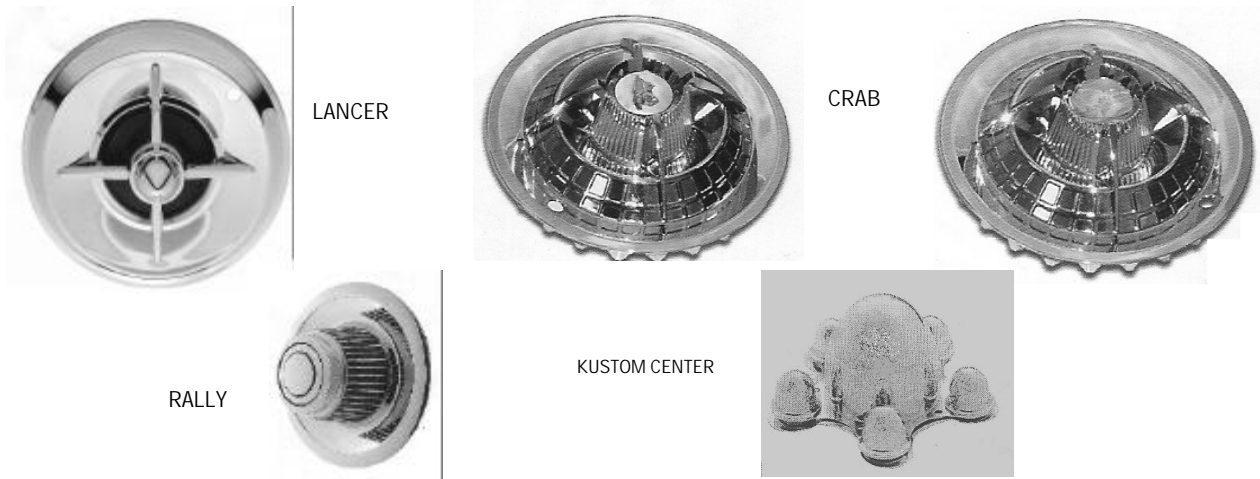

## NEW KUSTOM HUBCAP SETS

C5030B	14" LANCER HUBCAP SET	SET
C5030	15" LANCER HUBCAP SET	SET
C5045B	15" CRAB HUBCAP W/ KNIGHT EMBLEM	SET
C5045	15" CRAB HUBCAP W/RACE FLAG	SET
C8057	FORD KUSTOM WHEEL CENTERS 4-1/2"	SET
C8056	CHEVY KUSTOM WHEEL CENTERS 4-3/4"	SET
C687001	GM "NO NAME " RALLY WHEEL HATS	SET

## BRUSHED LOOK HUBCAP SETS

RDC01-13	BRUSHED STAINLESS 13" HUBCAP SET	SET
RDC01-14	BRUSHED STAINLESS 14" HUBCAP SET	SET
RDC01-15	BRUSHED STAINLESS 15" HUBCAP SET	SET