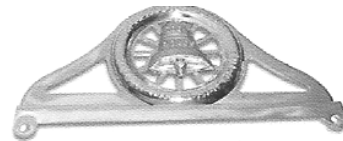

30361

30362-67

31401

30361	CHROME SNAP-IN LIC. LIGHT	EA
30362	OVAL RECT. LIC PLATE LIGHT	EA
30364	BLUE OVAL LIC LIGHT	EA
30367	RED OVAL RECT LIGHT	EA
31401	CHROME LIC PLATE LIGHT	EA

" GOOD ROADS " LICENSE ORNAMENTS

C5019C	AAA CHROME FRAME ASSY	EA
C5020C	AAA BLACK FRAME ASSY	EA
C5022	CHROME RING, BRASS BELL ONLY	EA

CHROME SPINNERS

10701

10703
10704

10701	CHROME SPINNER STRAIGHT	EA
10703	CHROME SPINNERS LEFT SWEEP	EA
10704	CHROME SPINNERS RIGHT SWEEP	EA