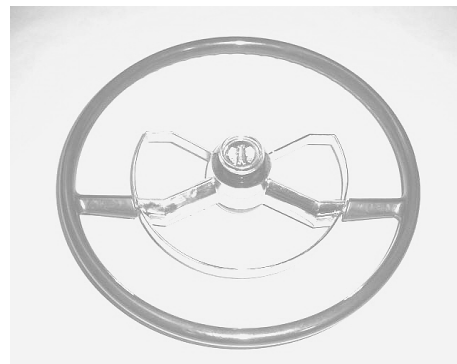

SKULL DASH KNOBS

50550D	SKULL DASH KNOB NO BONES	EA
50551D	SKULL DASH KNOB W/ BONES	EA

DUMMY SPOTLIGHT

B9093	DUMMY SPOTLIGHT	EA
-------	-----------------	----

1950-52 Butterfly Steering Wheel

Fits 5/8" splined shafts

C6510	BUTTERFLY STR/ WHEEL BLACK	EA
C6509	BUTTERFLY STR/WHEEL WHITE	EA
C6507	BUTTERFLY HORN CAP only	1951 STYLE EA
C6508	BUTTERFLY HORN RING only	EA