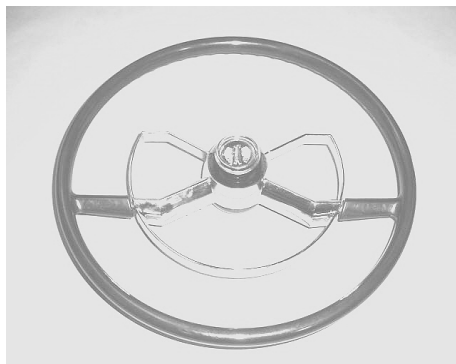

SKULL DASH KNOBS

50550D	SKULL DASH KNOB NO BONES	EA
50551D	SKULL DASH KNOB W/ BONES	EA

DUMMY SPOTLIGHT

B9093	DUMMY SPOTLIGHT	EA
-------	-----------------	----

1950-52 Butterfly Steering Wheel

Fits 5/8" splined shafts

C6510	BUTTERFLY STR/ WHEEL BLACK	EA
C6509	BUTTERFLY STR/WHEEL WHITE	EA
C6507	BUTTERFLY HORN CAP only	1951 STYLE EA
C6508	BUTTERFLY HORN RING only	EA