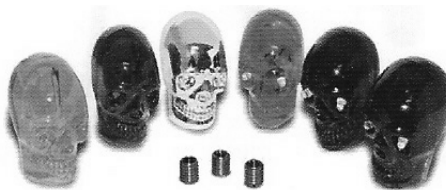

SKULL LIGHT 12 VOLT

MOUNTED ON A 3/8" SHAFT, TRANSPARENT ACRYLIC, REPLACEABLE BULB ,MAKES GREAT TURN SIGNAL !

30195	BLUE SKULL LIGHT	EA
30196	GREEN SKULL LIGHT	EA
30197	RED SKULL LIGHT	EA
30198	AMBER SKULL LIGHT	EA
30199	PURPLE SKULL LIGHT	EA

SKULL LICENSE, VALVE STEM & DOOR LOCK KNOBS

50550	SKULL ONLY LICENSE BOLTS	PR
50551	SKULL & X BONES LIC. BOLTS	PR
93402	SKULL VALVE STEM	PR
93403	SKULL DOOR LOCK KNOB	PR

SKULL SHIFT KNOBS

70026	CHROME SKULL SHIFT KNOB	EA
70027	IVORY SKULL SHIFT KNOB	EA
9399A	LIGHTED EYE SKULL--AMBER	EA
9399B	LIGHTED EYE SKULL--BLUE	EA
9399C	LIGHTED EYE SKULL--CHROME	EA
9399G	LIGHTED EYE SKULL--GREEN	EA
9399P	LIGHTED EYE SKULL--PURPLE	EA
9399R	LIGHTED EYE SKULL--RED	EA