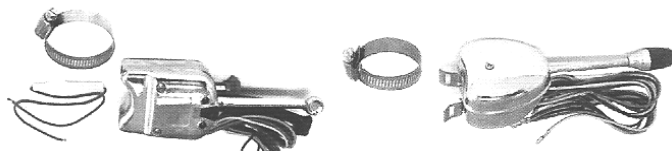

TRAFFIC LIGHT VIEWERS

A5168

A5169

A5168
A5169

STICK-ON TRAFFIC VIEWER
WEDGE TYPE TRAFFIC LIGHT VWR

EA
EA

PIPE ORGAN SPEAKER COVER

B9262

PIPE ORGAN SPEAKER COVER 6X9

EA

UNIVERSAL TURN SIGNAL SWITCHES

GOT A BROKEN TURN SIGNAL PLATE, OR NEVER HAD SIGNALS? JUST ADD A FLASHER AND 1157 BULBS TO THESE UNITS.

A5007R
A5007

HEAVY DUTY TURN SIGNAL
TURN SIGNAL UNIVERSAL