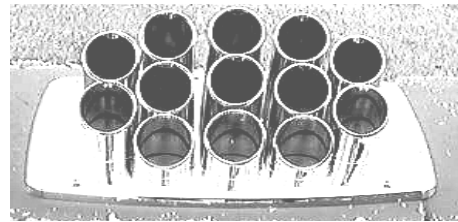

TRAFFIC LIGHT VIEWERS

A5168

A5169

A5168
A5169

STICK-ON TRAFFIC VIEWER
WEDGE TYPE TRAFFIC LIGHT VWR

EA
EA

PIPE ORGAN SPEAKER COVER

B9262

PIPE ORGAN SPEAKER COVER 6X9

EA

UNIVERSAL TURN SIGNAL SWITCHES

GOT A BROKEN TURN SIGNAL PLATE, OR NEVER HAD SIGNALS? JUST ADD A FLASHER AND 1157 BULBS TO THESE UNITS.

A5007R
A5007

HEAVY DUTY TURN SIGNAL
TURN SIGNAL UNIVERSAL