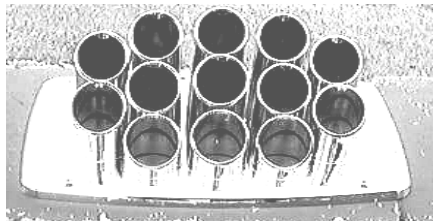

TRAFFIC LIGHT VIEWERS

A5168

A5169

A5168
A5169

STICK-ON TRAFFIC VIEWER
WEDGE TYPE TRAFFIC LIGHT VWR

EA
EA

PIPE ORGAN SPEAKER COVER

B9262

PIPE ORGAN SPEAKER COVER 6X9

EA

UNIVERSAL TURN SIGNAL SWITCHES

GOT A BROKEN TURN SIGNAL PLATE, OR NEVER HAD SIGNALS? JUST ADD A FLASHER AND 1157 BULBS TO THESE UNITS.

A5007R
A5007

HEAVY DUTY TURN SIGNAL
TURN SIGNAL UNIVERSAL