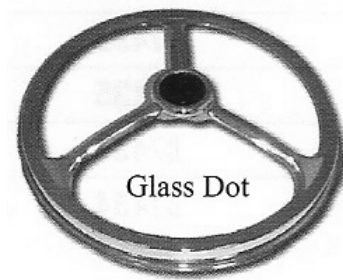

ROUND HEADLIGHT HALFMOONS

C5009-B	7.5" HALFMOON WITH BOW -TIE.	PR
C5009	7.5" HALF MOON PAIRS	PR
C5010	5" RAISED 1\2 MOONS (STICKOUT) STAINLESS STEEL	PR
C5008	5" HALF MOON PAIRS	PR
C5008BT	5" HALF MOON WITH BOW-TIE PAIR	PR

CAT-EYE AND LUCAS-STYLE HEADLIGHT COVERS

C8006	7" CAT EYE COVER	PR
C8006-1	5" CAT EYE COVER	PR
C8008	7" LUCAS COVER PAIR W/BULLETS	PR
C8008AD	7" LUCAS W AMBER DOT	PR.
C8008BD	7" LUCAS COVER PAIR W/BLUE DOT	PR
C8008RD	7" LUCAS COVER PAIR W/RED DOT	PR
C8009	5" LUCAS COVER PAIR W/BULLETS	PR
C8009BD	5" LUCAS COVER PAIR W/BLUE DOT	PR