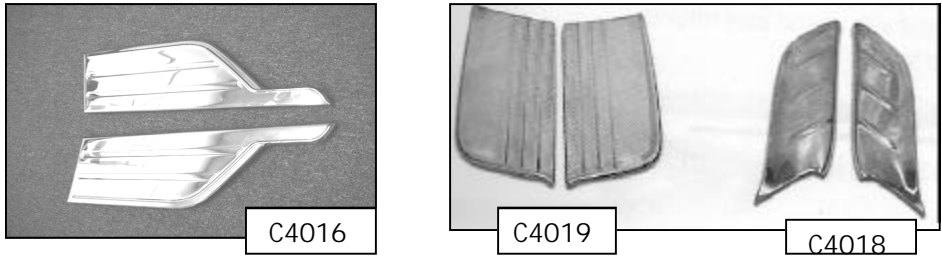

## Gas Door Guards — Chevrolet

C4020	1949-50 GAS DOOR GUARD	EA
C4015	1951-52 GAS DOOR GUARD	EA
C4021	1953-54 GAS DOOR GUARD	EA
B9086	1961 GAS DOOR GUARD	EA
C626301	1962-63 GAS DOOR GUARD	EA
C6404	1964 IMP. GAS DOOR GUARD	EA
C6403	1964 SS GAS DOOR GUARD	EA

## Gravel Shields—Chevrolet Front

C4019	1949-50 FENDER GRAVEL SHIELDS	PR
C4016	1951-52 FENDER GRAVEL SHIELDS	PR
C4018	1953-54 FENDER GRAVEL SHIELDS	PR