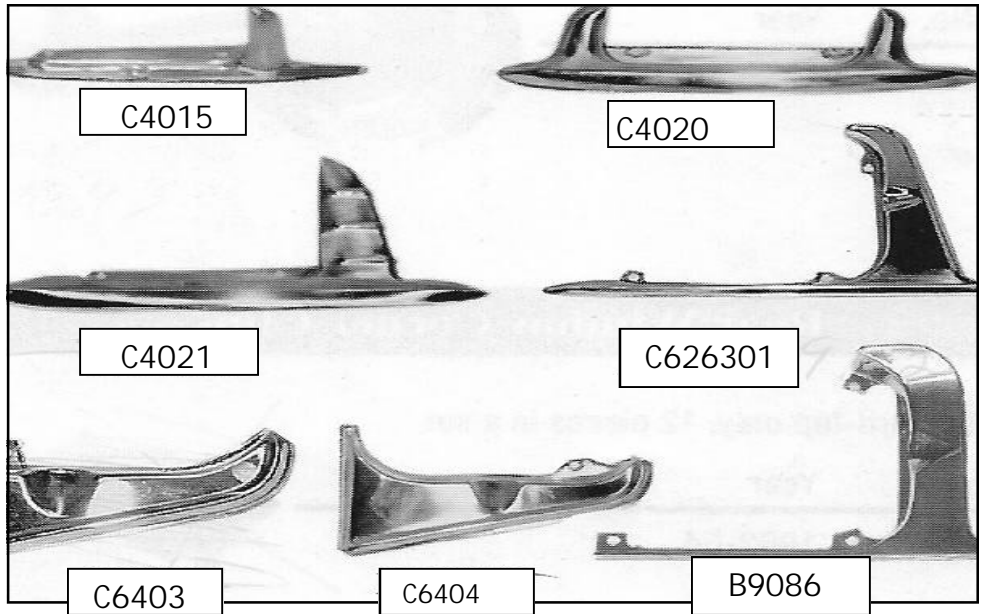

## Gas Door Guards — Chevrolet

C4020	1949-50 GAS DOOR GUARD	EA
C4015	1951-52 GAS DOOR GUARD	EA
C4021	1953-54 GAS DOOR GUARD	EA
B9086	1961 GAS DOOR GUARD	EA
C626301	1962-63 GAS DOOR GUARD	EA
C6404	1964 IMP. GAS DOOR GUARD	EA
C6403	1964 SS GAS DOOR GUARD	EA

## Gravel Shields—Chevrolet Front

C4019	1949-50 FENDER GRAVEL SHIELDS	PR
C4016	1951-52 FENDER GRAVEL SHIELDS	PR
C4018	1953-54 FENDER GRAVEL SHIELDS	PR