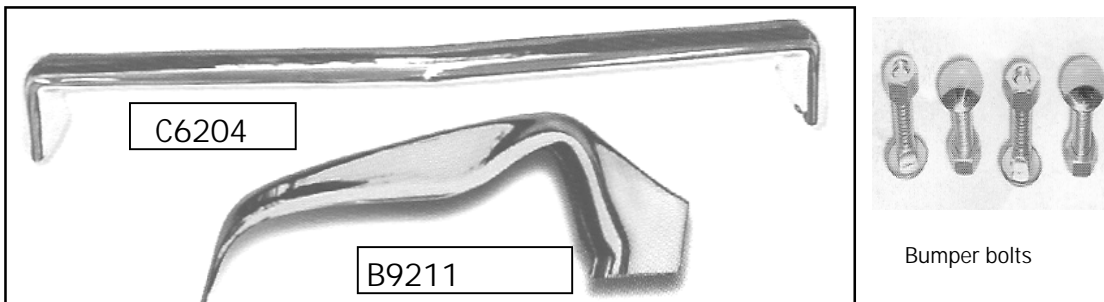

# BumperGuards

B9288	1965 REAR BUMPER GUARDS	PR	With hardware
C6128	1961 REAR BUMPER GUARD Four required	EA	With hardware
C6204	1962 IMPALA FRONT GRILL GUARD	EA	With hardware
L1200	1962 REAR BUMPER GUARDS	PR	With hardware
C6303	1963 FRONT BUMPER GUARD RUBBER BULLET	EA	
B9209	1963 FRONT BUMPER GUARD	EA	With hardware and bullets
B9211	1963 REAR BUMPER GUARDS	PR	With hardware
L1250	1964 FRONT BUMPER GUARDS	PR	With hardware
B9210	1964 REAR BUMPER GUARDS	PR	With hardware
B9210-1	1961-66 REAR GUARD BRACKET	EA	

## BUMPER BOLTS: FITS 1930S THRU 1975

C3000 BUMPER BOLT SET SET 4  
3/8" , Polished Stainless Head, Includes hex nut