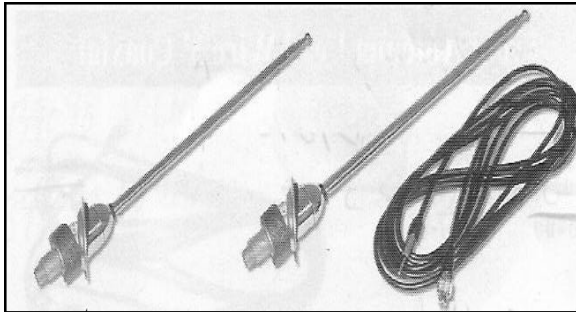

Antennas 1963-1966 Chevrolet Full Size

B9042L

B9065R

B9042-1

Antenna Balls-

B9041-1

B9042-1	1963-64 ANT. TOP NUT only	EA
B9042-3	1963-64 REAR ANT. GASKET	EA
B9042L	1963-64 LH REAR ANT. ASSY	EA
B9042R	1963-64 RH REAR ANT. ASSY	EA
	With cable	
B9194	1963-64 FRONT ANTENNA ASSY	EA
	With cable	
B9041-2	1963-64 REAR ANT. BASE ONLY	EA
B9065	1965-66 FRONT ANTENNA ASSY	EA
	With cable	
B9065L	1965-66 LH SLANTED ANT. ASSY.	EA
B9065R	1965-66 RH SLANTED ANT. ASSY.	EA
	With cable	
B9065-1	1965-66 TOP NUT FOR ANTENNA	EA
B9041	16' REAR ANTENNA CABLE Coax	EA
B9041-1	FRONT ANTENNA CABLE	EA
	7' Coax	
	STYROFOAM ANTENNA BALL	EA
50674	8--Ball Design	
93496	Easy Rider Style	