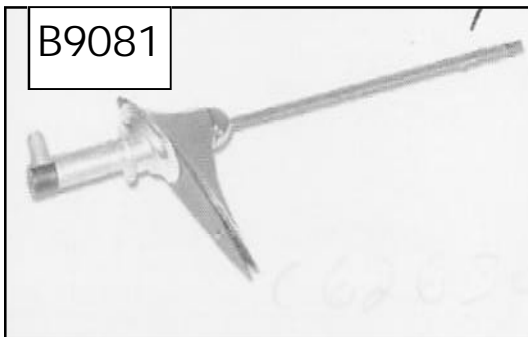

## Antennas 1958-62 Chevrolet Full Size

B9041	16' REAR ANTENNA CABLE	EA	
B9194B	1961-62 FRONT ANTENNA ASSY.	EA	(Includes cable)
B9081G	1958 REAR ANTENNA GASKET	EA	
B9081-1	1958 REAR ANTENNA BASE	EA	
B9081	1958 REAR ANTENNA ASSY.	EA	(Fits either LH or RH)
	Cable not included		
B9039G	1959 ANTENNA GASKET	EA	(Fits either LH or RH)
B9039L	1959-60 REAR ANTENNA ASSY	EA	
	LEFT —DUMMY		
B9039R	1959-60 REAR ANTENNA ASSY.	EA	(Includes cable)
	RIGHT		
B9039B	1959-60 ANTENNA BEZEL/ BASE	EA	
B9072	1959-62 ANTENNA TOP NUT	EA	
	ASSY.		
B9040B	1961-62 ANTENNA BEZEL/BASE	EA	
B9040LG	1961-62 LH ANTENNA GASKET	EA	
B9040L	1961-62 REAR ANTENNA ASSY.	EA	
	LEFT		
B9040RG	1961-62 RH ANTENNA GASKET	EA	
B9040R	1961-62 REAR ANTENNA ASSY.	EA	(Includes cable)
	RIGHT		
B9041-1	FRONT ANTENNA CABLE	EA	
70133	UNIVERSAL ELECTRIC	EA	
	ANTENNA		