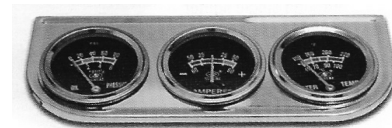

1947-54 TRUCK REAR STEP-DOWN BUMPER

C7015

1947-54' TRUCK REAR BUMPER

EA

TRIPLE GAUGE SET -LIGHTED

6804C

TRIPLE GAUGE SET CHROME (OIL PRESS.,TEMP,AMP)

1955 -71 FAN BLADE 17" FOUR BLADE

FOR CARS AND TRUCKS WITHOUT FAN CLUTCH. USE IN CONJUNCTION WITH APPROPRIATE FAN SPACER

B1017

1955-71 GM FAN BLADE 17.5"

EA