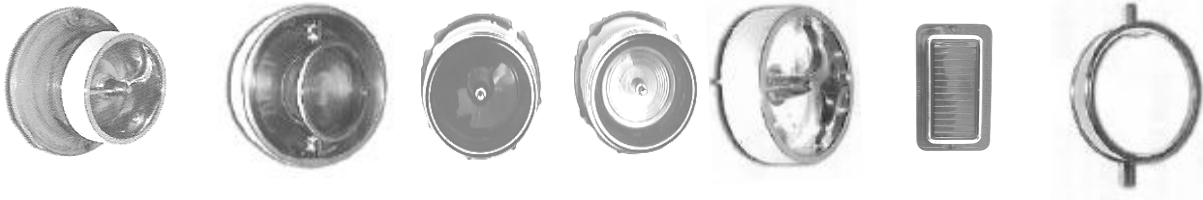

## TAILLIGHT LENSES, ORNAMENTS, BASES, GASKETS CHEVROLET PASS. 1963-1965

MANY LENSES ARE AVAILABLE WITH BLUE DOTS INSTALLED

C6302BDP	1963 T/L W/BD NO ORNAMENT	EA	
C6302	1963 T/L LENS	EA	
C6301	1963 T/L ORNAMENT	EA	
C6302BD	1963 T/L W/B/D W/ORNAMENT	EA	
C6305	1963 BACK UP LENS	EA	
C6409	1964 BACK UP LENS	EA	
C6402	1964 T/L ORNAMENT	EA	
C6401BD	1964 T/L LENS BLUE DOT	EA	
B9085	1964 TAILLIGHT HOUSING/BASE	EA	
B9139	1964 T/L HOUSING GASKET	EA	
B9278	1964 T/L HOUSING BRACKET	EA	
C6401	1964 TAILLIGHT LENS	EA	
KC1956	1964 TAILLIGHT LENS GASKET SET	SET	
C6411W	1964 WAGON TAILLIGHT LENS	EA	WITH ORNAMENT
C6503C	1965 T/L LENS COMPLETE	EA	
C6504P	1965 BACK UP LENS BEL AIR/PLAIN	EA	
C6504	1965 BACK UP LENS COMPLETE	EA	
C6500L	1965 T/L BASE LH	EA	
C6500	1965 T/L BASE PAIR(ONELH,ONERH)	PR	
C6500R	1965 T/L BASE RH	EA	
C6502	1965 T/L CHROME BULLET	EA	
C6501	1965 T/L CHROME RING	EA	
C6503BD	1965 T/L LENS BLUE DOT	EA	
C6503	1965 T/L LENS PLAIN	EA	

## TAILLIGHT SOCKETS AND VISORS

AV8750	1959-65 T/L SOCKET "1157"	EA
AV8756	METAL "1156" T/L SOCKET FITS MOST PARK LENS SOCKETS	EA
B9072V	1963-64 TAILLIGHT VISOR--PAIR	PR