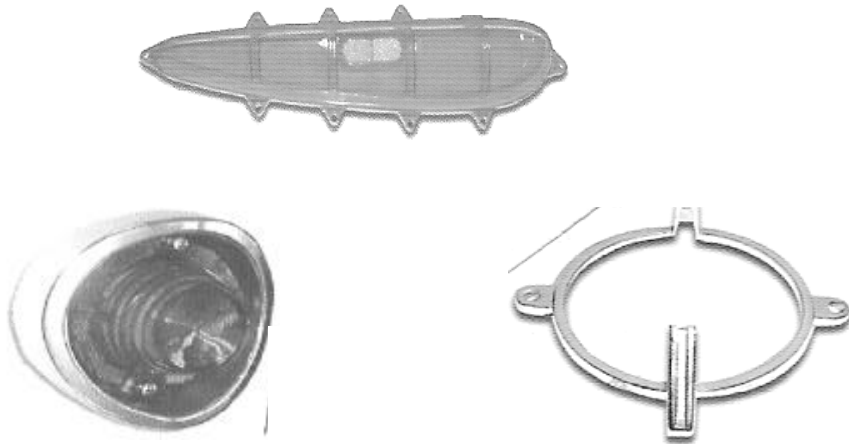

TAILLIGHT LENSES, ORNAMENTS, BASES, GASKETS CHEVROLET PASS. 1955-1962

C5510	1955 BACK-UP LENS	EA
C5503	1955 TAIL LENS	EA
C5503BD	1955 TAIL LENS BLUE DOT	EA
C5509	1955 TAIL LENS MOUNT STRAP	EA
C5604	1956 BACKUP LENS	EA
C5606	1956 T/L REFLECTOR	EA
C5603	1956 T\L LENS	EA
C5603BD	1956 T\L LENS BLUE DOT	EA
C5704	1957 T\L LENS	EA
C5704BD	1957 T\L LENS BLUE DOT	EA
C5802	1958' BACK UP LENS	EA
C5801BD	1958 T\L LENS BLUE DOT	EA
C5801	1958 TAIL LENS RED	EA
C5901L	1959 T\L LENS LEFT	EA
C5901R	1959 T\L LENS RIGHT	EA
B9017	1960-61 BACK UP LENS	EA
B9016BD	1960-61 T\L LENS BLUE DOT	EA
B9016	1960-61' T\L LENS	EA
KC1858	1960-62 TL BASE TO BODY GASKET	SET/6
B9087	1961 TAIL LENS ORNAMENT	EA
C6168	1961 TAILLIGHT BASE	EA
C6201BD	1962 T\L LENS BLUE DOT	EA
C6202	1962 TAIL LIGHT ORNAMENT	EA
C6203	1962 BACK UP LENS	EA
KC1857	1962 T/L GASKET SET	SET
C6201	1962 T\L LENS	EA
C6206	1962 TAILLIGHT BASE--PAIR	PR