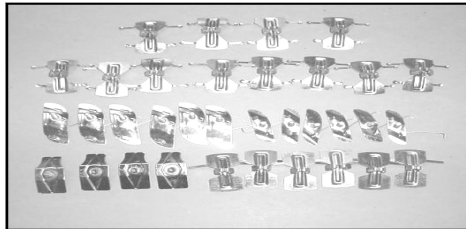

1966 & 1968 SIDE MOLDING PIECES

C6611	1966 DOOR MLDG FITS LH/RH	EA	
C6610	1966 FRT FENDER MLDG FITS LH/RH	EA	Fits 2dr & 4dr
C6612	1966 QTR. MOLDINGS PAIR	PR	
C6615	1966 4-DOOR FRONT DOOR MLDG	EA	
C6616	1966 4-DOOR REAR DOOR MLDG	EA	
C6617	1966 4-DOOR QTR MLDGS	PR	
C6602	1966 REAR CORNER MOLDINGS	PR	Fits 2dr & 4dr
B6805L	1968 DOOR MLDG LH	EA	
B6805R	1968 DOOR MLDG RH	EA	
B6804L	1968 L/H FENDER MLDG	EA	
B6806L	1968 L/H QTR MLDG	EA	
B6804R	1968 R/H FENDER MLDG	EA	
B6806R	1968 R/H QTR MLDG	EA	
B6800	1968-69 ROCKER MLDGS	PR	

SIDE MOLDING CLIP SETS

B9215

B9191	1961 SIDE MLDG. CLIP SET	SET
B9215	1962 MLDG. CLIP SET-ORIGINAL STYLE	SET
C9065	1963 SIDE MLDG CLIP SET	EA
B9079	1964 SS SIDE MLDG CLIPS	SET
B9058	1964 IMPALA 4-DOOR CLIP SET	SET
B9078	1964 IMPALA MLDG CLIP SET	SET
C6604	1966 CLIP SET(FITS BOB'S MLDG)	EA
C6602-1	1966 CORNER CLIPS ONLY	SET
C6603	1966 SIDE CLIP SET (ORIGINAL STYLE)	SET
B6807	1968 MLDG CLIPS	EA