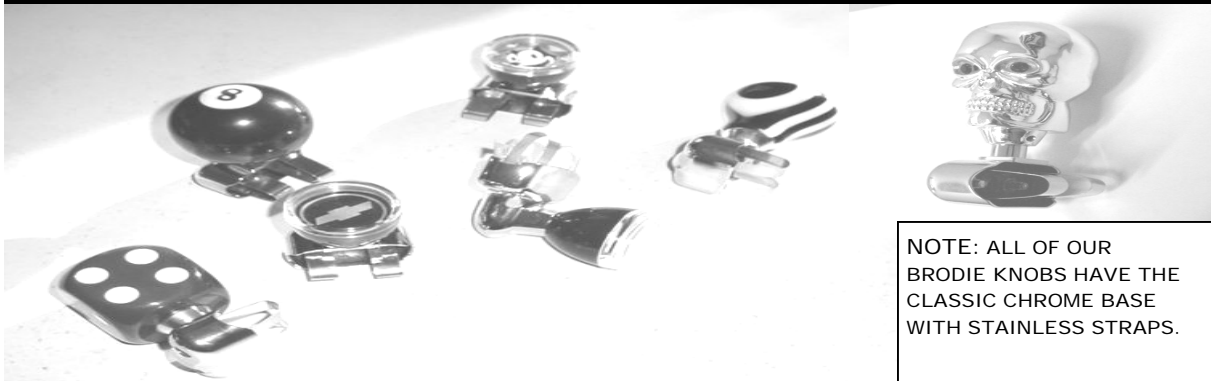

BRODIE/STEERING WHEEL KNOBS

NOTE: ALL OF OUR
BRODIE KNOBS HAVE THE
CLASSIC CHROME BASE
WITH STAINLESS STRAPS.

A5170BT	BRODIE FLIP DOWN W/BOWTIE	EA
A5170	BRODIE FLIPDOWN-PLAIN	EA
C9001	BRODIE KNOB 8-BALL-- NEW STYLE	EA
70108	BRODIE KNOB-- ALUMINUM	EA
70014(?)	BRODIE KNOB DICE (SPECIFY COLOR) Blue,Red,White,Black	EA
70091(?)	BRODIE KNOB-STRIPED (SPECIFY COLOR) Blue, Red,White,Black,Purple,Yellow	EA
C9000	BRODIE W\ BOW-TIE	EA
C9002	BRODIE W\ FELIX	EA
70027B	BONE BRODIE KNOB	EA
70026B	CHROMESKULL BRODIE KNOB	EA