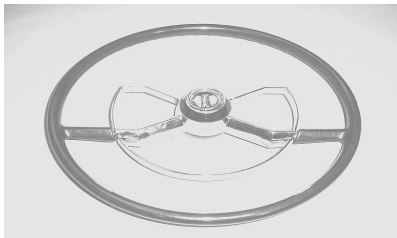

## INSIDE MIRROR & BRACKETS

B9256	1958-64 INSIDE MIRROR Fits most GM cars and Corvette	EA
B9279	1961-62 CONVERTIBLE MIRROR BRKT	EA
B9280	1963-64 CONVERTIBLE MIRROR BRKT	EA
B9269	1959-64 H-TOP MIRROR BRACKET	EA

## 1950-52 STEERING WHEEL Accessory Butterfly Style for Cars & Trucks

C6510	BUTTERFLY STR/WHEEL BLACK	EA
C6509	BUTTERFLY STR/WHEEL WHITE	EA
C6507	BUTTERFLY HORN CAP only 1951 STYLE	EA
C6508	BUTTERFLY HORN RING only	EA

## Steering Wheel Parts & Horn Buttons

B9252A

C4023	1953-54 HORN RING	EA
EO436	1950-66 HORN CONTACT KIT	SET
B9252A	1959-64 STEERING WHEEL ORNA.	EA
B9075	1962 IMPALA HORN RING EMBLEM	EA
B9076	1963 IMPALA HORN RING EMBLEM	EA
C6907	1964 HORN BUTTON ASSY	EA
B9268	1965 IMP. HORN CAP/BUTTON	EA