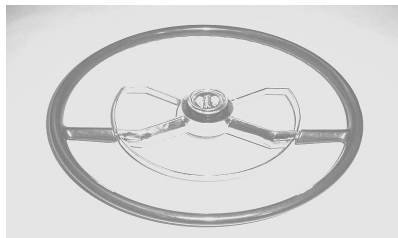

## INSIDE MIRROR & BRACKETS

B9256	1958-64 INSIDE MIRROR Fits most GM cars and Corvette	EA
B9279	1961-62 CONVERTIBLE MIRROR BRKT	EA
B9280	1963-64 CONVERTIBLE MIRROR BRKT	EA
B9269	1959-64 H-TOP MIRROR BRACKET	EA

## 1950-52 STEERING WHEEL Accessory Butterfly Style for Cars & Trucks

C6510	BUTTERFLY STR/WHEEL BLACK	EA
C6509	BUTTERFLY STR/WHEEL WHITE	EA
C6507	BUTTERFLY HORN CAP only 1951 STYLE	EA
C6508	BUTTERFLY HORN RING only	EA

## Steering Wheel Parts & Horn Buttons

B9252A

C4023	1953-54 HORN RING	EA
EO436	1950-66 HORN CONTACT KIT	SET
B9252A	1959-64 STEERING WHEEL ORNA.	EA
B9075	1962 IMPALA HORN RING EMBLEM	EA
B9076	1963 IMPALA HORN RING EMBLEM	EA
C6907	1964 HORN BUTTON ASSY	EA
B9268	1965 IMP. HORN CAP/BUTTON	EA