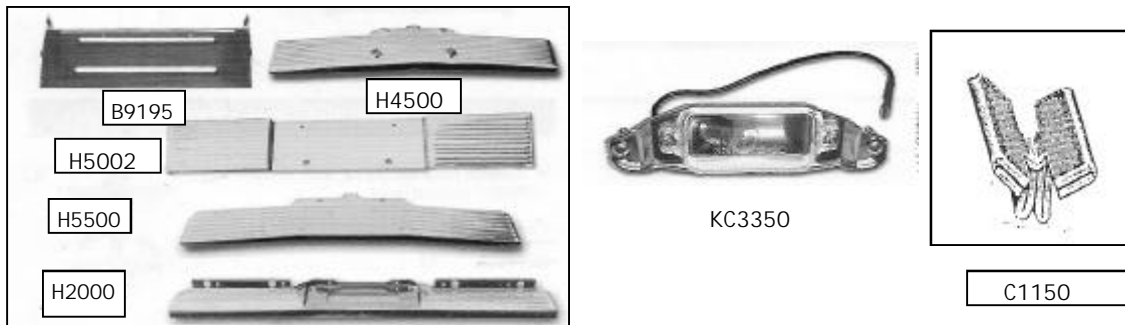

## LICENSE PANELS & LIGHT ASSY.

C6167	1960 FRONT LIC. PANEL	EA <b>NEW</b>
B9195	1961 FRONT LIC. PANEL	EA
B9196	1961 REAR LIC. PANEL	EA
H4500	1962 FRONT LIC. PANEL	EA
H5002	1962 REAR LICENSE PANEL	EA
H5500	1963 FRONT LICENSE PANEL	EA
H6000	1963 REAR LICENSE PANEL	EA
H6500	1964 FRONT LICENSE PANEL	EA
H2000	1964 REAR LICENSE PANEL	EA
C1150	1962 - 64 LIC. PANEL CLIP	EA
KC3350	1961-64 LIC. LIGHT ASSEMBLY	EA